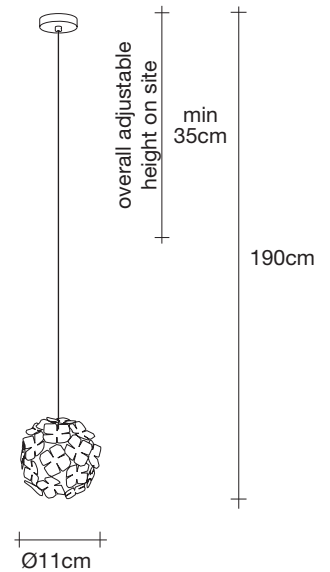

Body

Light source
230-240V ~ 50/60Hz

LED
3,5W G9 dimmable

dimmable options

all systems