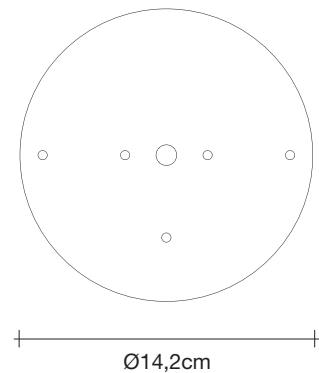

Body

Light source
230-240V ~ 50/60Hz

 LED
11W E27 dimmable

dimmable options

 all systems

Canopy

Recalling the natural beauty of a flower, Orten'zia hand-soldered "petals" emanate a unique glow, immersing the entire room in a glimmering light. An organic radiance is created through light and shadow, planting a garden within the room. Available in either nickel or gold plated, the orten'zia's elegant form complements its dramatic light. Design Bruno Rainaldi.