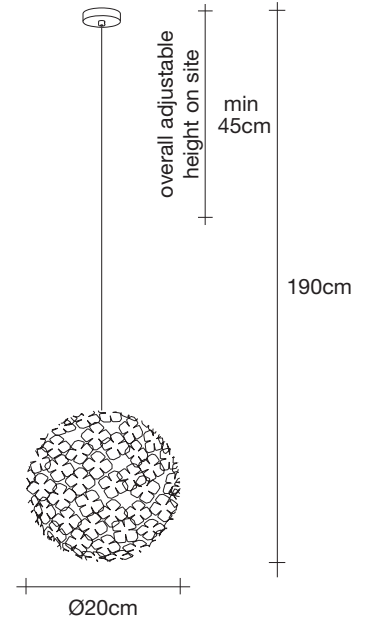

Body

Light source
230-240V ~ 50/60Hz

LED
4W E14 dimmable

dimnable options

all systems