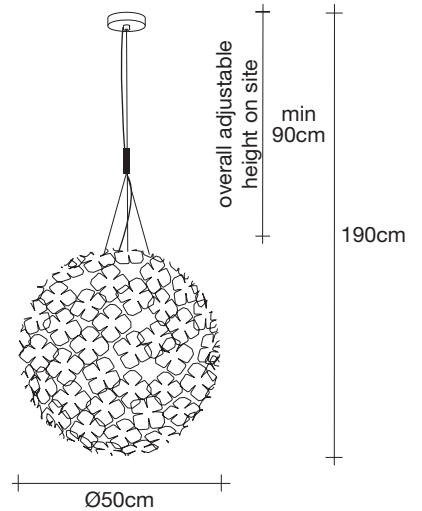

 nickel
OM46S E7 C8

 gold plated
OM46S L6 C8

Body

Light source

230-240V ~ 50/60Hz

 LED
15W E27 dimmable

dimmable options

 all systems