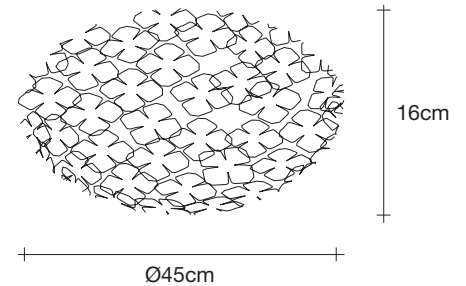

Body

Light source
230-240V ~ 50/60Hz

HALOGEN
120W R7s

dimnable options

all systems