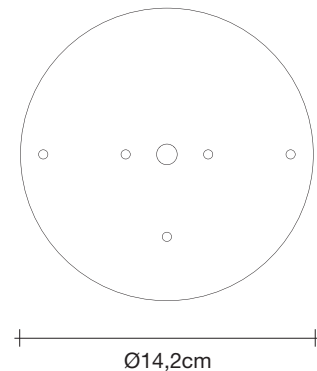

Body

Light source
230-240V ~ 50/60Hz

HALOGEN
120W R7s

dimnable options

 all systems

Canopy

Recalling the natural beauty of a flower, Orten'zia hand-soldered "petals" emanate a unique glow, immersing the entire room in a glimmering light. An organic radiance is created through light and shadow, planting a garden within the room. Available in either nickel or gold plated, the orten'zia's elegant form complements its dramatic light. Design Bruno Rainaldi.