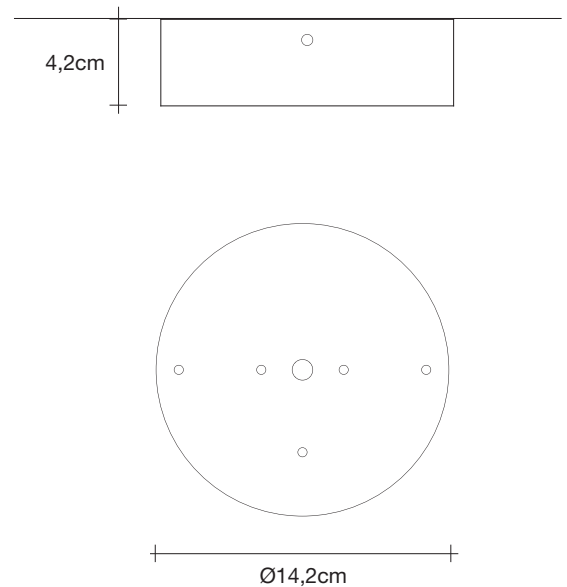

Recalling the natural beauty of a flower, Orten'zia hand-soldered "petals" emanate a unique glow, immersing the entire room in a glimmering light. An organic radiance is created through light and shadow, planting a garden within the room. Available in either nickel or gold plated, the orten'zia's elegant form complements its dramatic light. Design Bruno Rainaldi.