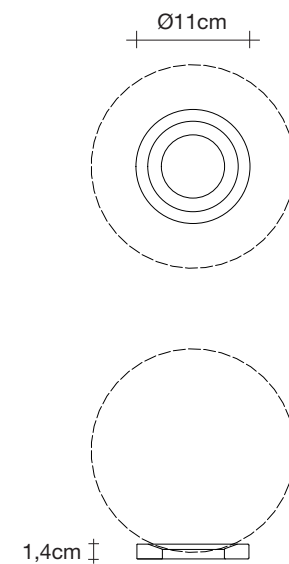

Recalling the natural beauty of a flower, Orten'zia hand-soldered "petals" emanate a unique glow, immersing the entire room in a glimmering light. An organic radiance is created through light and shadow, planting a garden within the room. Available in either nickel or gold plated, the orten'zia's elegant form complements its dramatic light. Design Bruno Rainaldi.