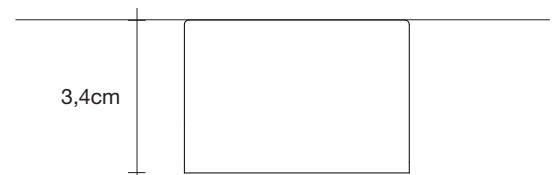

Body

Light source
230-240V ~ 50/60Hz

LED
4W G9 dimmable

dimnable options

all systems

Canopy

Ø5cm

Recalling the natural beauty of a flower, Orten'zia hand-soldered "petals" emanate a unique glow, immersing the entire room in a glimmering light. An organic radiance is created through light and shadow, planting a garden within the room. Available in either nickel or gold plated, the orten'zia's elegant form complements its dramatic light. Design Bruno Rainaldi.