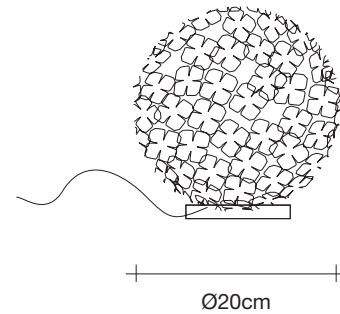

Light source
220-240V ~ 50/60Hz

- LED
  4W E14 dimmable
- integrated dimmer

Base