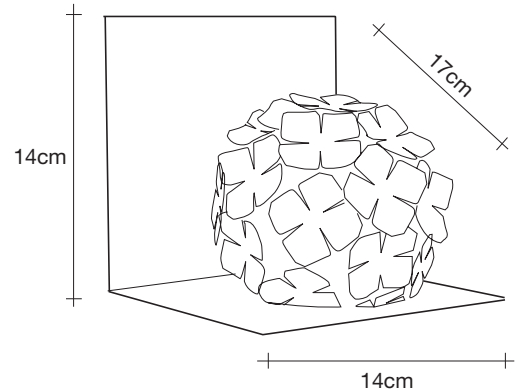

Body

Light source

230-240V ~ 50/60Hz

LED
3,5W G9 dimmable

dimmable options

all systems

Recalling the natural beauty of a flower, Orten'zia hand-soldered "petals" emanate a unique glow, immersing the entire room in a glimmering light. An organic radiance is created through light and shadow, planting a garden within the room. Available in either nickel or gold plated, the orten'zia's elegant form complements its dramatic light. Design Bruno Rainaldi.