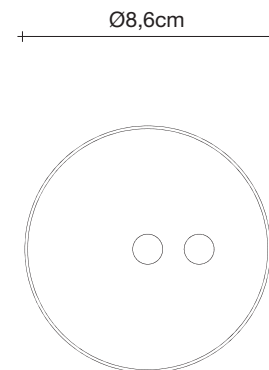

Canopy

Recalling the natural beauty of a flower, Orten'zia hand-soldered "petals" emanate a unique glow, immersing the entire room in a glimmering light. An organic radiance is created through light and shadow, planting a garden within the room. Available in either nickel or gold plated, the orten'zia's elegant form complements its dramatic light. Design Bruno Rainaldi.