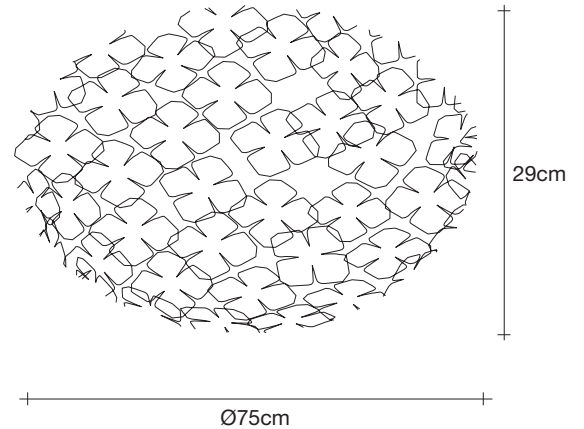

Light source
230-240V ~ 50/60Hz

LED
15W E27 dimmable

dimnable options

all systems

Canopy