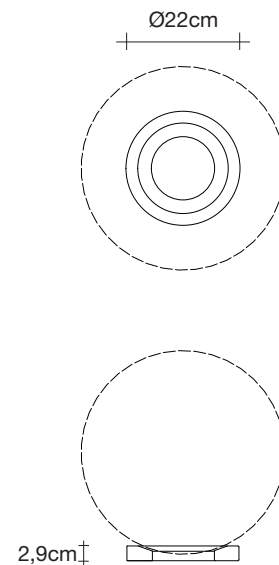

Recalling the natural beauty of a flower, Orten'zia hand-soldered "petals" emanate a unique glow, immersing the entire room in a glimmering light. An organic radiance is created through light and shadow, planting a garden within the room. Available in either nickel or gold plated, the orten'zia's elegant form complements its dramatic light. Design Bruno Rainaldi.