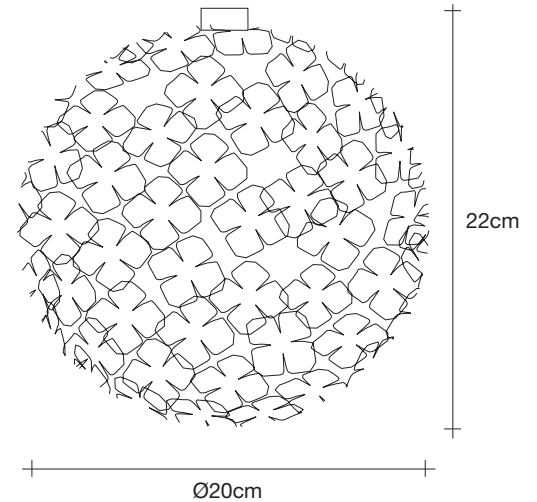

Light source
230-240V ~ 50/60Hz

LED
4W G9 dimmable

dimnable options

all systems

Canopy