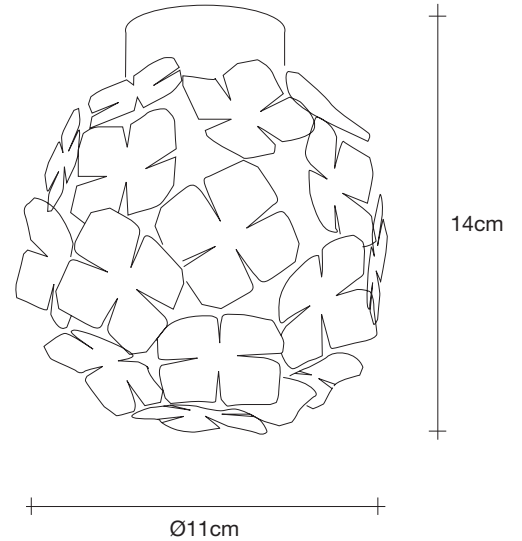

Body

Light source

230-240V ~ 50/60Hz

LED
3,5W G9 dimmable

dimmable options

all systems