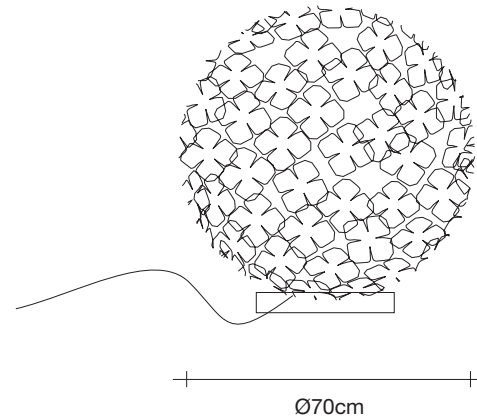

Light source
230-240V ~ 50/60Hz

- LED
  15W E27 dimmable
- integrated dimmer

Base