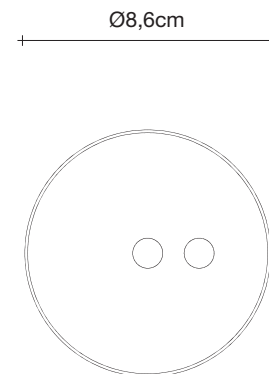

Canopy

Recalling the natural beauty of a flower, Orten'zia hand-soldered "petals" emanate a unique glow, immersing the entire room in a glimmering light. An organic radiance is created through light and shadow, planting a garden within the room. Available in either nickel or gold plated, the orten'zia's elegant form complements its dramatic light. Design Bruno Rainaldi.