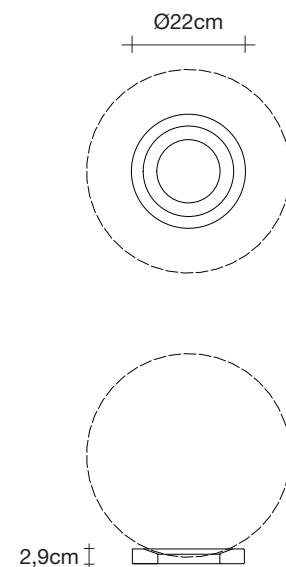

Recalling the natural beauty of a flower, Orten'zia hand-soldered "petals" emanate a unique glow, immersing the entire room in a glimmering light. An organic radiance is created through light and shadow, planting a garden within the room. Available in either nickel or gold plated, the orten'zia's elegant form complements its dramatic light. Design Bruno Rainaldi.