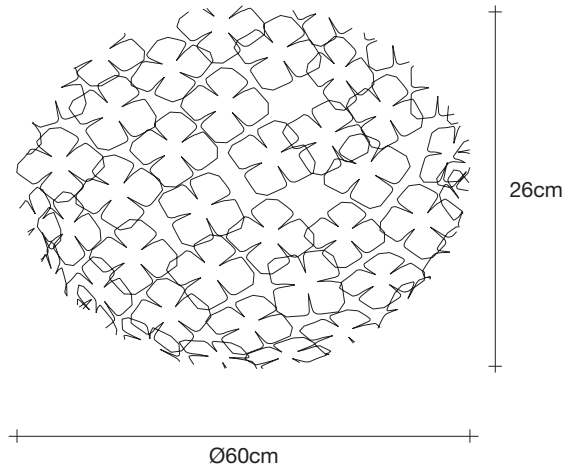

Light source
230-240V ~ 50/60Hz

LED
11W E27 dimmable

dimmable options

all systems

Canopy