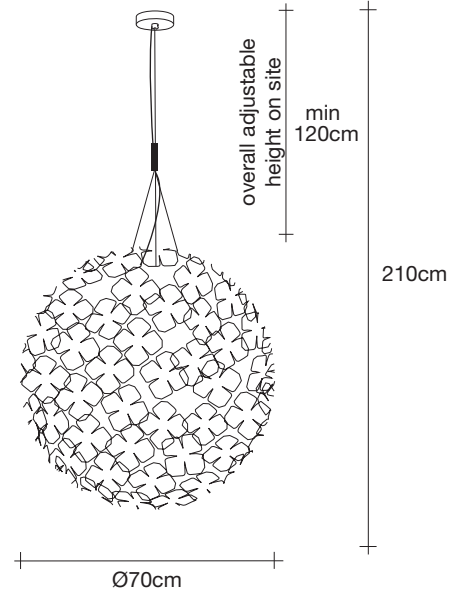

Body

Light source

230-240V ~ 50/60Hz

LED
15W E27 dimmable

dimmable options

all systems