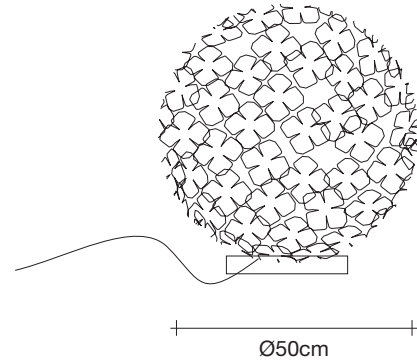

Light source
230-240V ~ 50/60Hz

- LED
  11W E27 dimmable
- integrated dimmer

Base